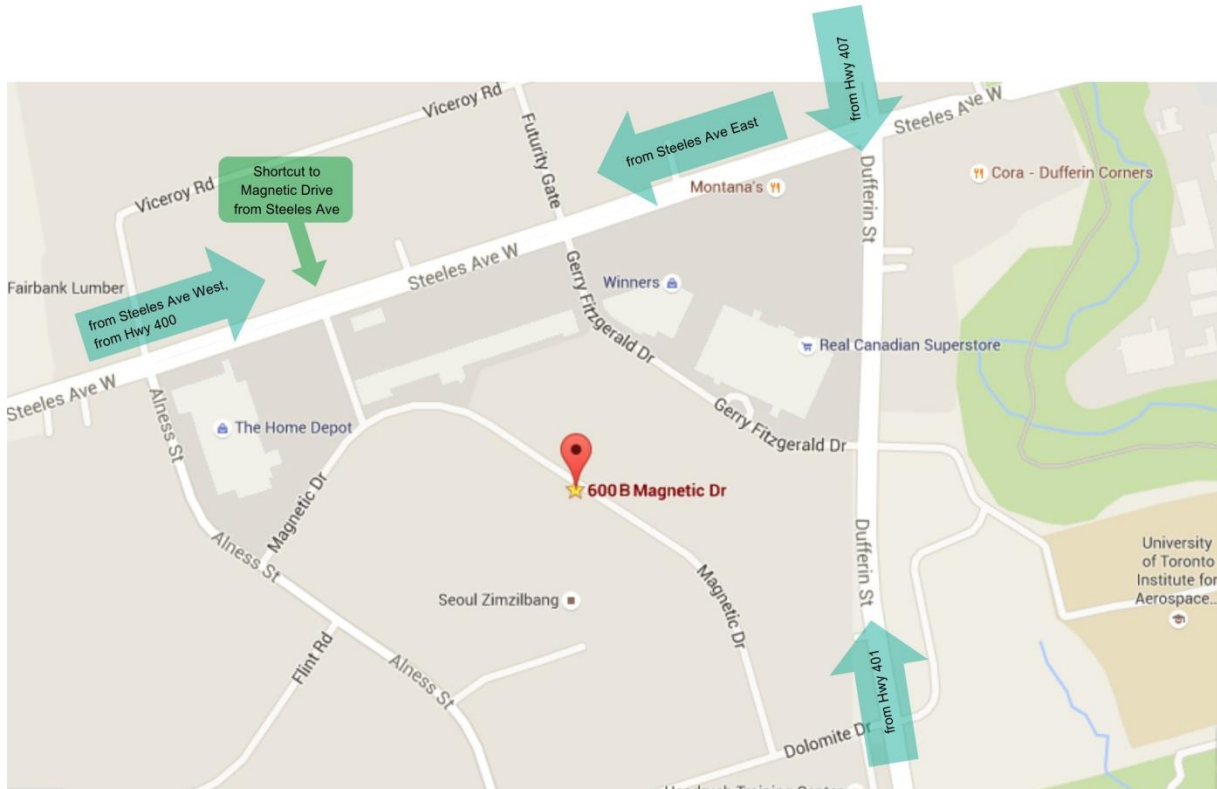

600B Magnetic Drive, North York/Thornhill, ON, M3J 2C4

Tel: 416.830.5285 * nidhi@globalvisionscoaching.com

600B Magnetic Drive is just west of Dufferin Street and one block south of Steeles Ave W. This location is easily accessed by Hwy's 400, 401, 404, 407 and the Allen Expressway. Public transit is just a short block away on Steeles Ave West.

Parking:

The office faces onto Magnetic Drive. Use the parking lot to the left of the office and park on the side of Acme Retail Supplies. Walk down the cement walkway to number 600B.

I look forward to seeing you at our new location!